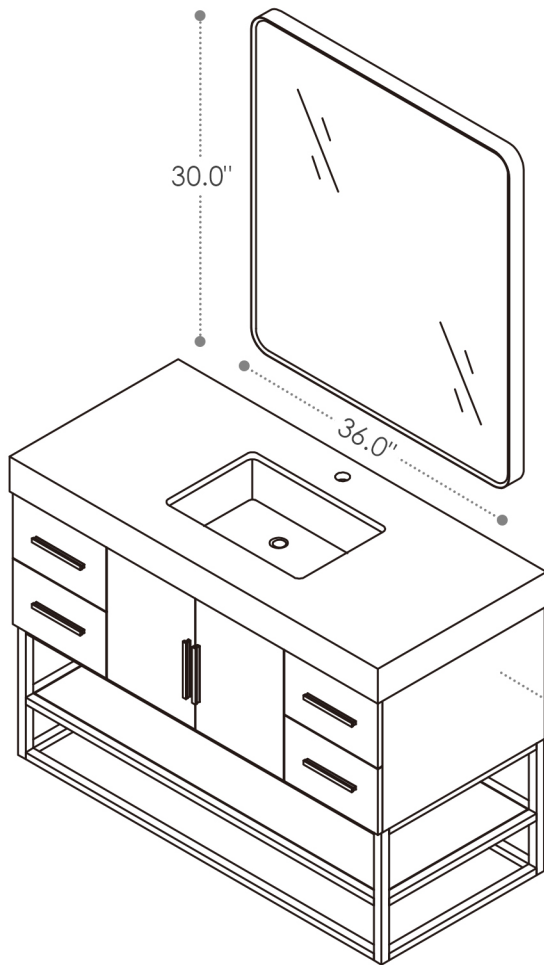

ALTAIR

FASHION BATHROOM LIFE

Altair Design, Inc.

Bianco

48"W x 22"D

Bathroom Vanity

48"W×22"D×34"H inches

INSTALLATION SPECIFICATION

Item#	552048DB		
Color	Light Brown		
Overall Dimension	48 in W x 22 in D x 34 in H		
Vanity Material	Solid wood and long-lasting plywood		
Hardware Finsh	Zinc Alloy Matte Black		
Number of Door	2 soft-closing doors		
Number of Drawers	4 soft-closing drawers		
Metal Base Material	Iron(Matte Black)		
Countertop Material	Composite Stone - White	Shape	Rectangular
Top Thickness	4 inch	Installation Type	Freestanding
Assembly Required	No	Backsplash Height	Not included
Faucet Hole Spacing(in.)	Single Hole	Sink	Single Undermount Sink

All measurements are approximate. Measurements may vary +/-1/2".
Does not include faucet, drain assembly, P-trap